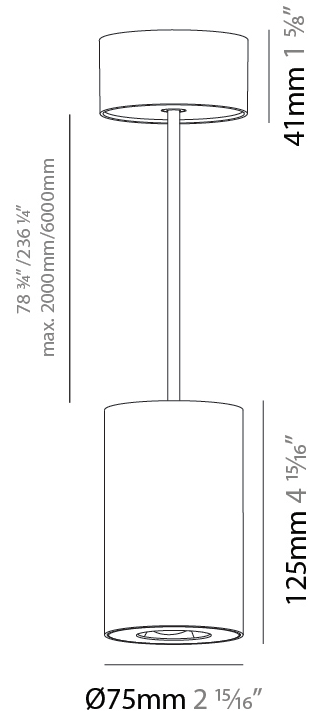

GENERAL

Series: Oiko Pro Round
Partner: Prolicht
Division: Architectural
Installation: Suspension
Product Type: Pendant
Mounting Location: Ceiling
Light Distribution: Direct

PHYSICAL

Shape: Cylinder
Diameter (mm): 75
Diameter (in): 2 ¹⁵/₁₆
Height (mm): 125
Height (in): 4 ¹⁵/₁₆
Weight (kg): 0.769
Fixture Finish: SSR / BKV / CWI / CRY / HAB / UFT / ITA / RUA / FTG / MYG / LOD / PUS / FRO / FUP / KIA / POP / BLS / SPG / MEY / GOH / CHC / COM / ABZ / JAG / OBR / MOS / ROR
Fixture Material: Metal
Cable Details: 2000mm / 6000mm Cable - Options : Transparent, Black, White, Red, Orange

ELECTRICAL

Lamp Type: LED (Zhaga Standard)
Input Wattage (W): 12.9
Dimming: Tri-Mode (Non-Dimming and Phase Dimming (120Vac only) and 0-10V Dimming)
Driver Included: No
Driver Location: Remote
Driver Type: Constant Current - Universal
Driver Class: Class 2
Input Voltage (V): 120 - 277
Constant Current (MA): 350

LED

Color Temperature (°K): 2700 / 3000 / 3500 / 4000
Max. Delivered Lumen (lm): 1377 / 1372 / 1438 / 1451
Nominal Lumen (lm): 1473 / 1468 / 1538 / 1552
CRI: >90 CRI
Lamp Life (hrs): 50000

OPTICAL

Reflector°: 60
Adjustability: Fixed

RATINGS AND CERTIFICATIONS

Certified By: Certified for North American Standards
IP rating: IP20

PROJECT
TYPE
SPECIFIER
QUANTITY
DATE