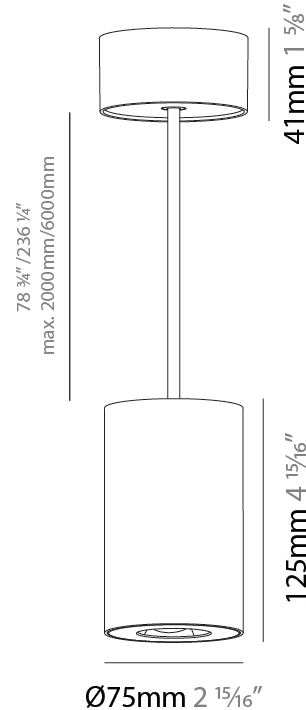

GENERAL

Series: Oiko Pro Round
Partner: Prolicht
Division: Architectural
Installation: Suspension
Product Type: Pendant
Mounting Location: Ceiling
Light Distribution: Direct

PHYSICAL

Shape: Cylinder
Diameter (mm): 75
Diameter (in): 2 ¹⁵/₁₆
Height (mm): 125
Height (in): 4 ¹⁵/₁₆
Weight (kg): 0.769
Fixture Finish: SSR / BKV / CWI / CRY / HAB / UFT / ITA / RUA / FTG / MYG / LOD / PUS / FRO / FUP / KIA / POP / BLS / SPG / MEY / GOH / CHC / COM / ABZ / JAG / OBR / MOS / ROR
Fixture Material: Metal
Cable Details: 2000mm / 6000mm Cable - Options : Transparent, Black, White, Red, Orange

ELECTRICAL

Lamp Type: LED (Zhaga Standard)
Input Wattage (W): 12.9
Dimming: Tri-Mode (Non-Dimming and Phase Dimming (120Vac only) and 0-10V Dimming)
Driver Included: No
Driver Location: Remote
Driver Type: Constant Current - Universal
Driver Class: Class 2
Input Voltage (V): 120 - 277
Constant Current (MA): 350

LED

Color Temperature (°K): 2700 / 3000 / 3500 / 4000
Max. Delivered Lumen (lm): 1293 / 1289 / 1350 / 1362
Nominal Lumen (lm): 1473 / 1468 / 1538 / 1552
CRI: >90 CRI
Lamp Life (hrs): 50000

OPTICAL

Reflector°: 50
Adjustability: Fixed

RATINGS AND CERTIFICATIONS

Certified By: Certified for North American Standards
IP rating: IP20

PROJECT
TYPE
SPECIFIER
QUANTITY
DATE